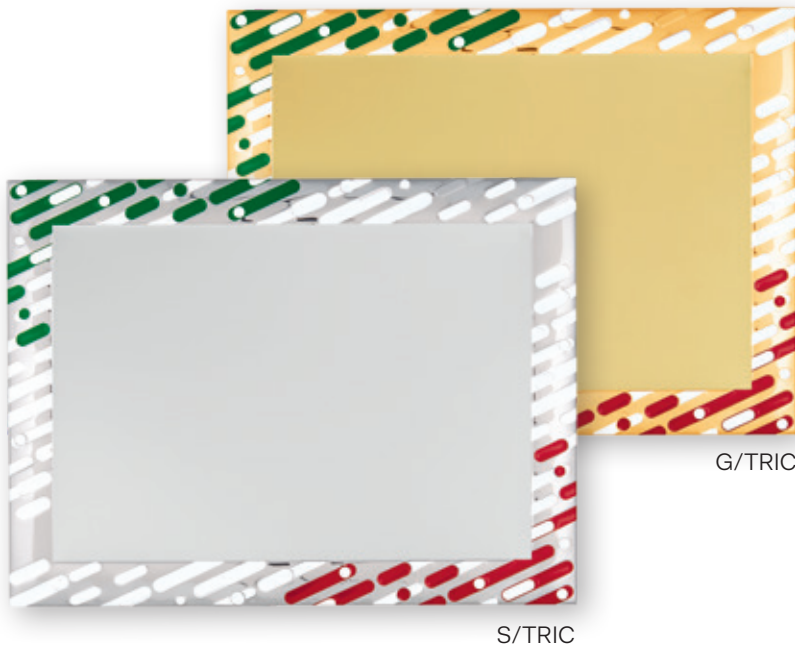

**NEW
2024**

TARGA PIACENZA

S/TRIC

ART. / CODE	MISURA / SIZE	PACK
TGPIA20x15S/TRIC	20x15	10
TGPIA18x13S/TRIC	18x13	10
TGPIA16x12S/TRIC	16x12	10

G/TRIC

ART. / CODE	MISURA / SIZE	PACK
TGPIA20x15G/TRIC	20x15	10
TGPIA18x13G/TRIC	18x13	10
TGPIA16x12G/TRIC	16x12	10